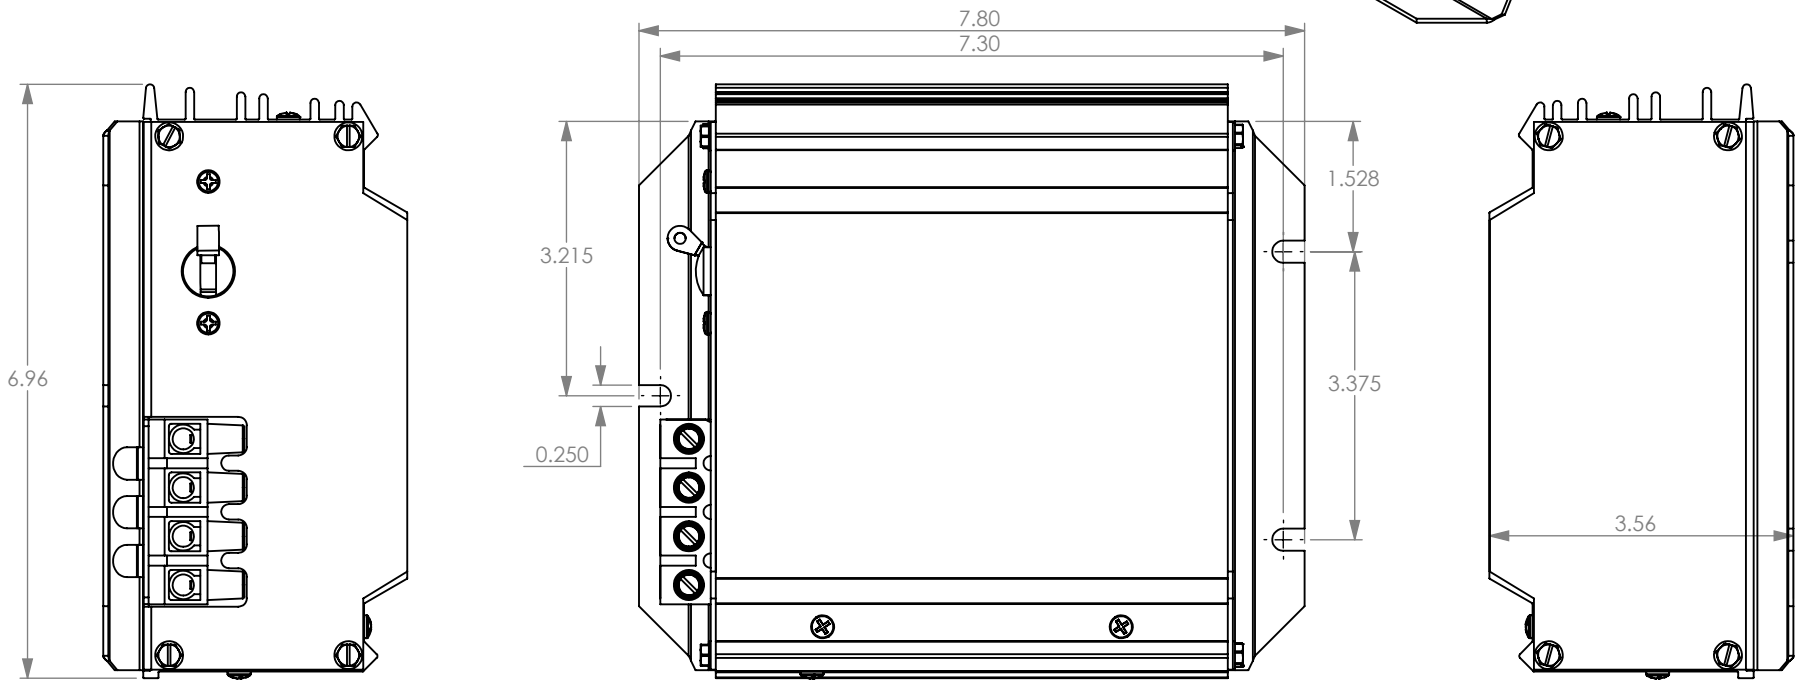

Available From Worktruck Outfitters
<https://www.worktruckoutfitters.com>
877.360.7278

PROPRIETARY AND CONFIDENTIAL

THE INFORMATION CONTAINED IN THIS DRAWING IS THE SOLE PROPERTY OF SEC AMERICA LLC. ANY REPRODUCTION IN PART OR AS A WHOLE WITHOUT THE WRITTEN PERMISSION OF SEC AMERICA LLC IS PROHIBITED.

SEC AMERICA LLC
05407

TITLE:

648-8TB Line Drawings

SIZE DWG. NO.
A 17-0648

REV
1

SCALE: 1:2.25 WEIGHT:

SHEET 2 OF 2

5

4

3

2

1