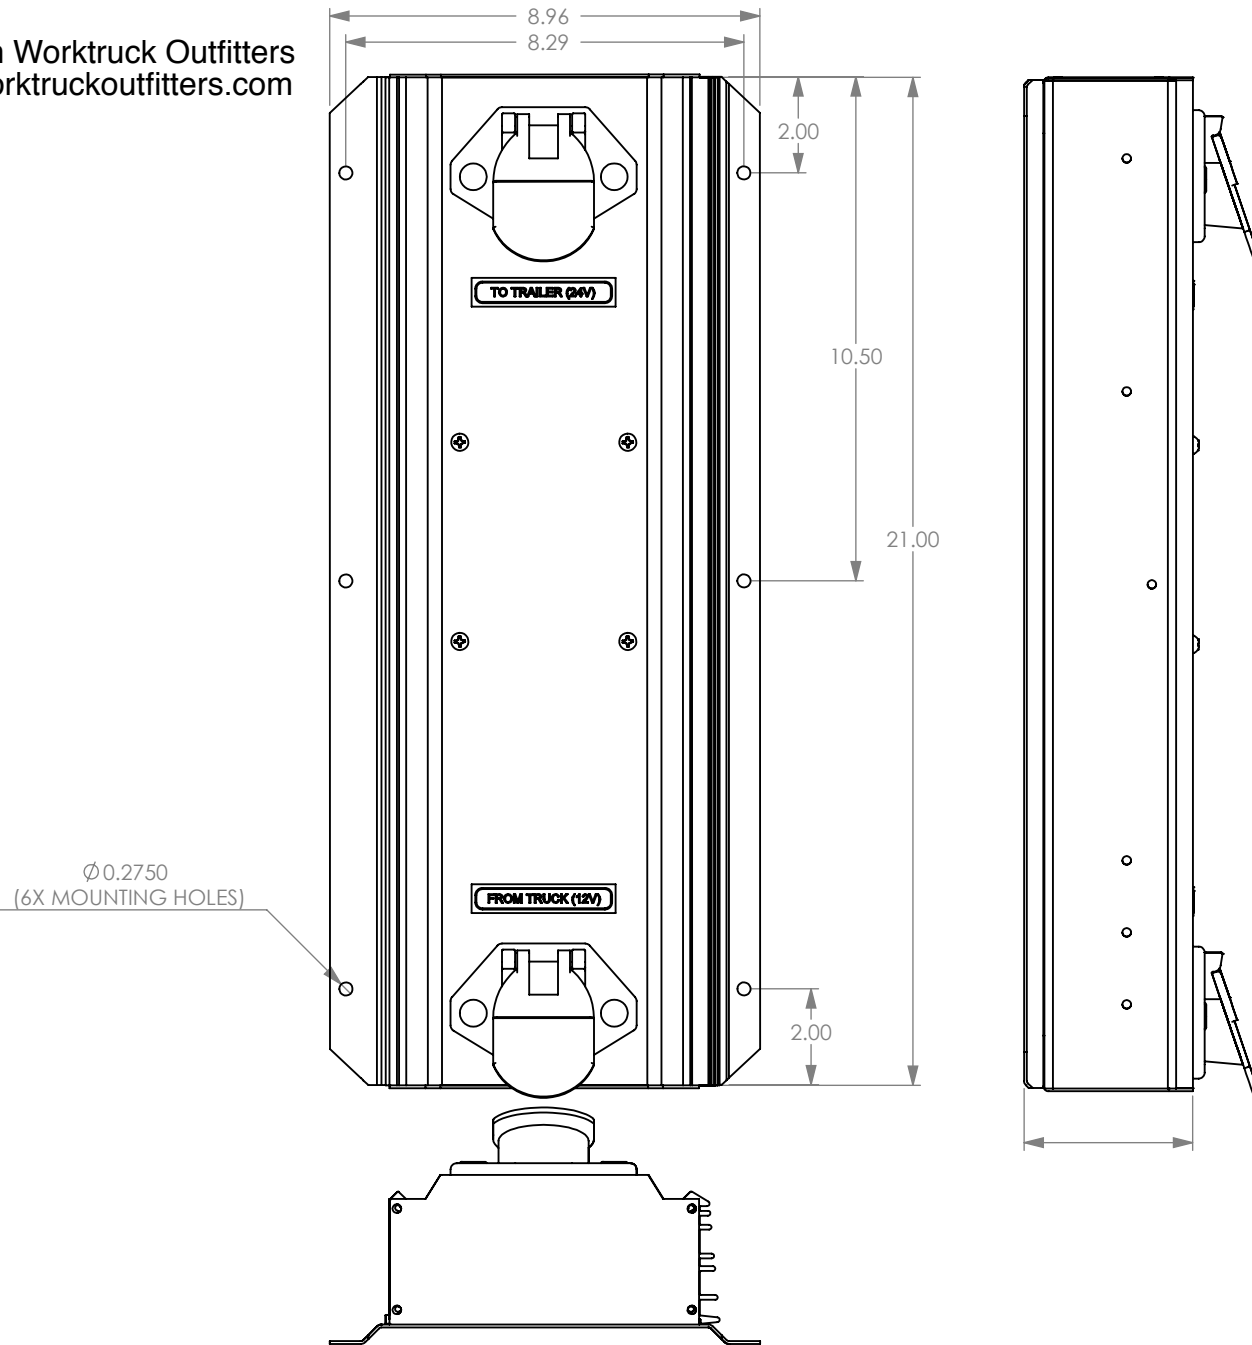

Available From Worktruck Outfitters
<https://www.worktruckoutfitters.com>
 877.360.7278

SEC AMERICA LLC
 05407

TITLE:
 ETC 1224B Trailer Converter

SIZE A	DWG. NO. ETC 1224B Trailer Converter	REV 2
SCALE: 1:4	WEIGHT:	SHEET 2 OF 2

5

4

3

2

1